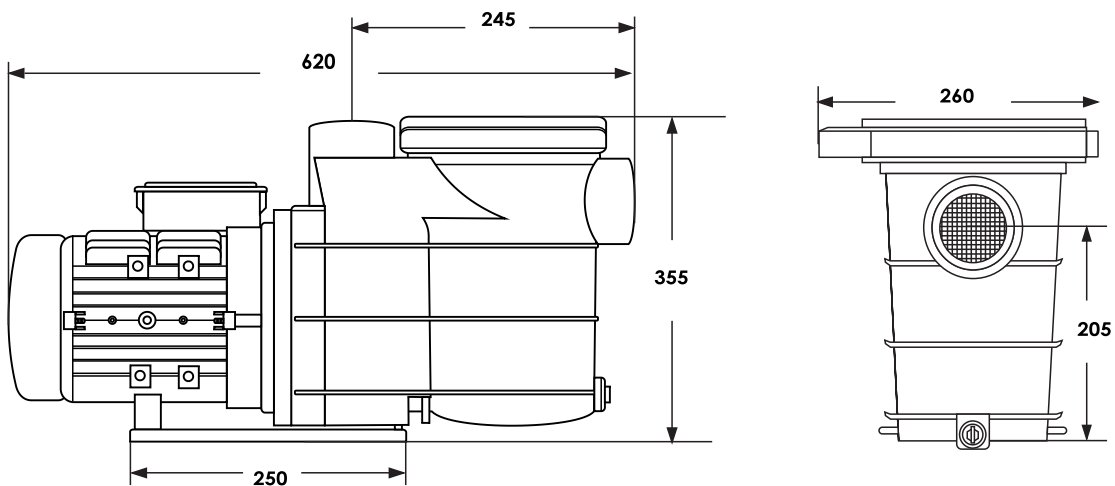

Dimensions (mm)