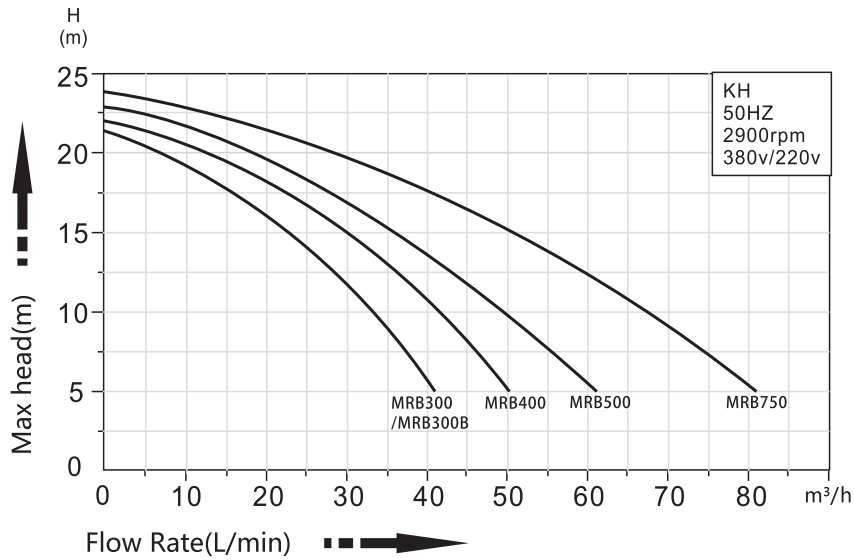

## Operating Limits

Model	
Maximum water temperature	50°C
Maximum Ambient Temperature	50°C
Noise at 1 meter	65 dB

## Technical Specification

Model	Code	Union Connection Size		Voltage V	Phase	Frequency Hz	Input Power kw	Output Power HP	RPM
		Inlet	Outlet						
MRB300	70663			380 - 400	3		2.2	3	
MRB300B	70644			220 - 240	1		2.2	3	
MRB400	70664	75mm	65mm	380 - 400	3	50 / 60	3	4	2850
MRB500	70665			380 - 400	3		4	5	
MRB750	71036			380 - 400	3		5.5	7.5	